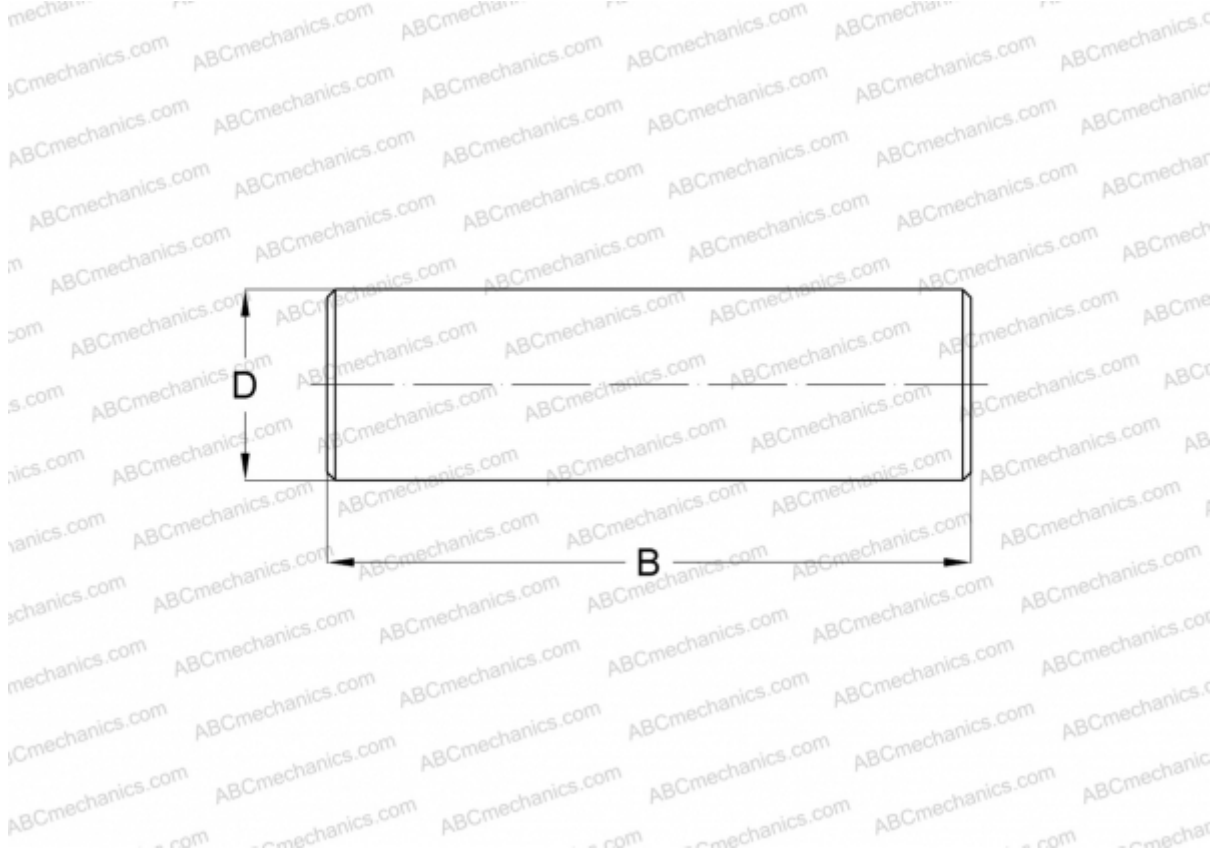

## NRB2X15,8-G2 INA

Needle rollers

TYPE: Rolling bearing parts and accessories, Rolling elements, Needle rollers, INA production

### Technical specification

#### DIMENSIONS, MM

D	2,000
B	15,800

**WEIGHT, KG** 0,001

**MANUFACTURER** [INA](#)