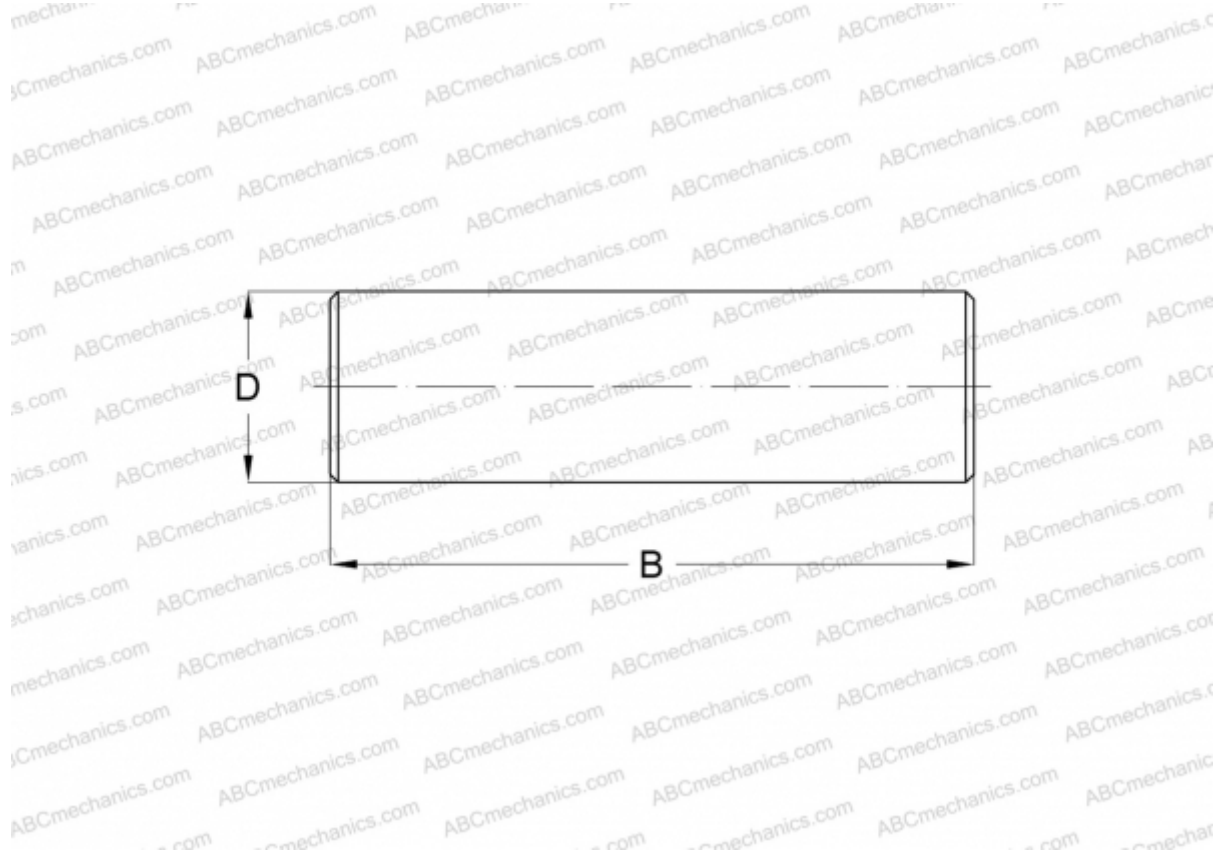

## NRB2X19,8-G2 INA

Needle rollers

TYPE: Rolling bearing parts and accessories, Rolling elements, Needle rollers, INA production

### Technical specification

#### DIMENSIONS, MM

D	2,000
B	19,800

**WEIGHT, KG** 0,001

**MANUFACTURER** [INA](#)