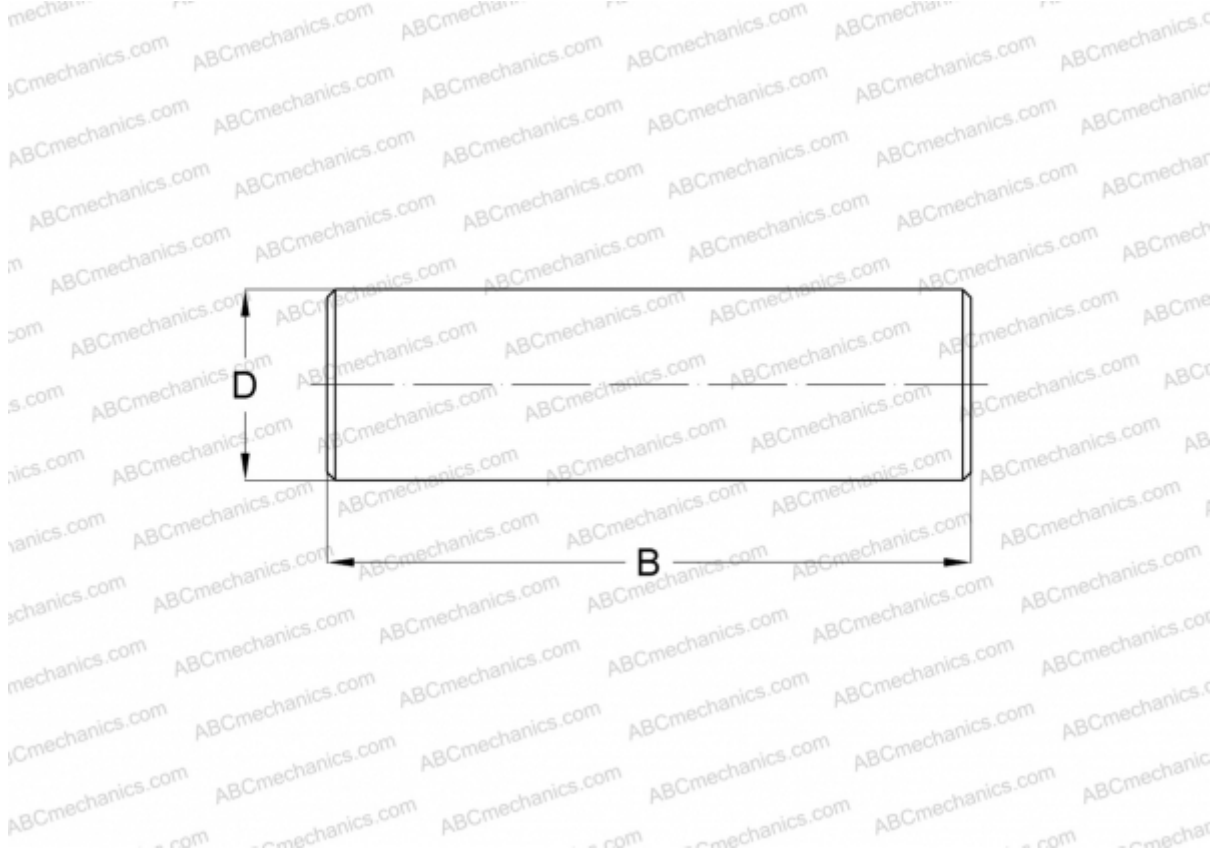

## NRB3X11,8-G2 INA

Needle rollers

TYPE: Rolling bearing parts and accessories, Rolling elements, Needle rollers, INA production

### Technical specification

#### DIMENSIONS, MM

D	3,000
B	11,800

**WEIGHT, KG** 0,001

**MANUFACTURER** [INA](#)