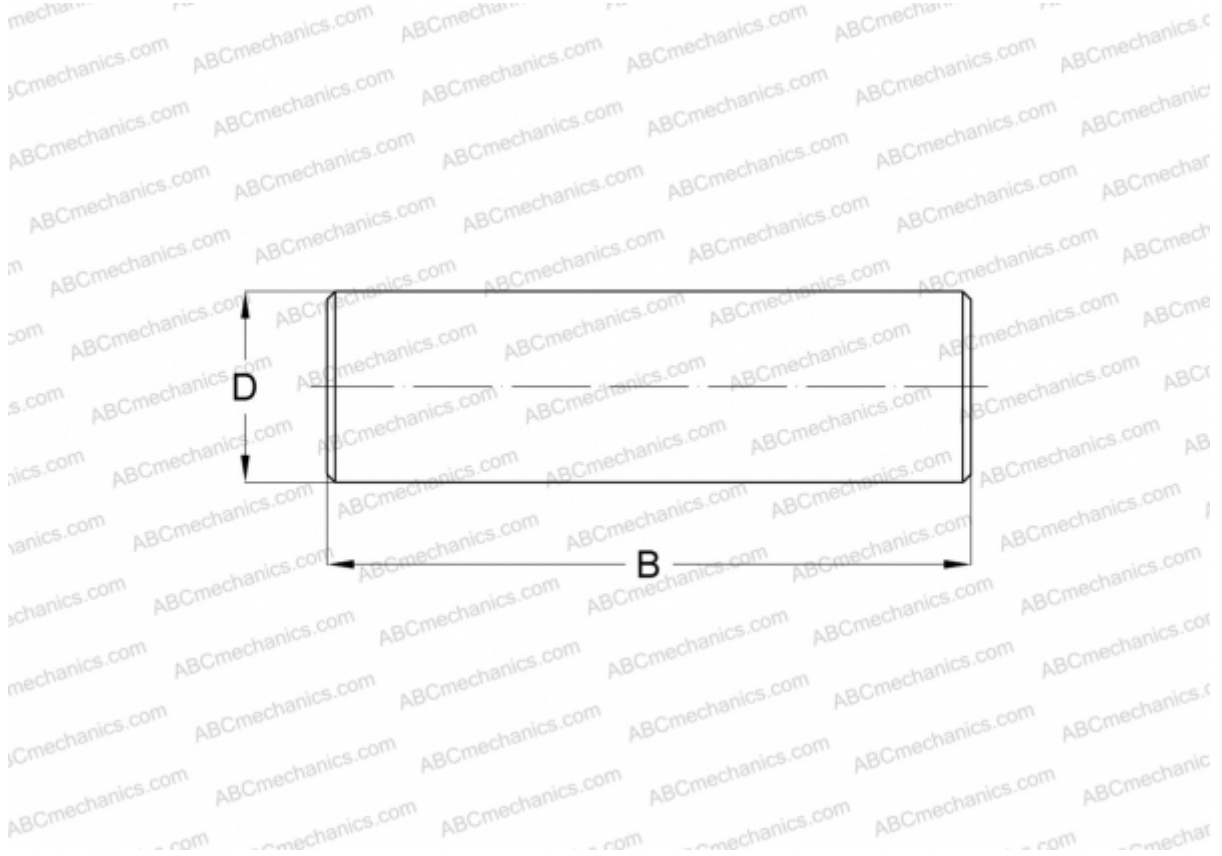

## NRB3X15,8-G2 INA

Needle rollers

TYPE: Rolling bearing parts and accessories, Rolling elements, Needle rollers, INA production

### Technical specification

#### DIMENSIONS, MM

D	3,000
B	15,800

**WEIGHT, KG** 0,001

**MANUFACTURER** [INA](#)