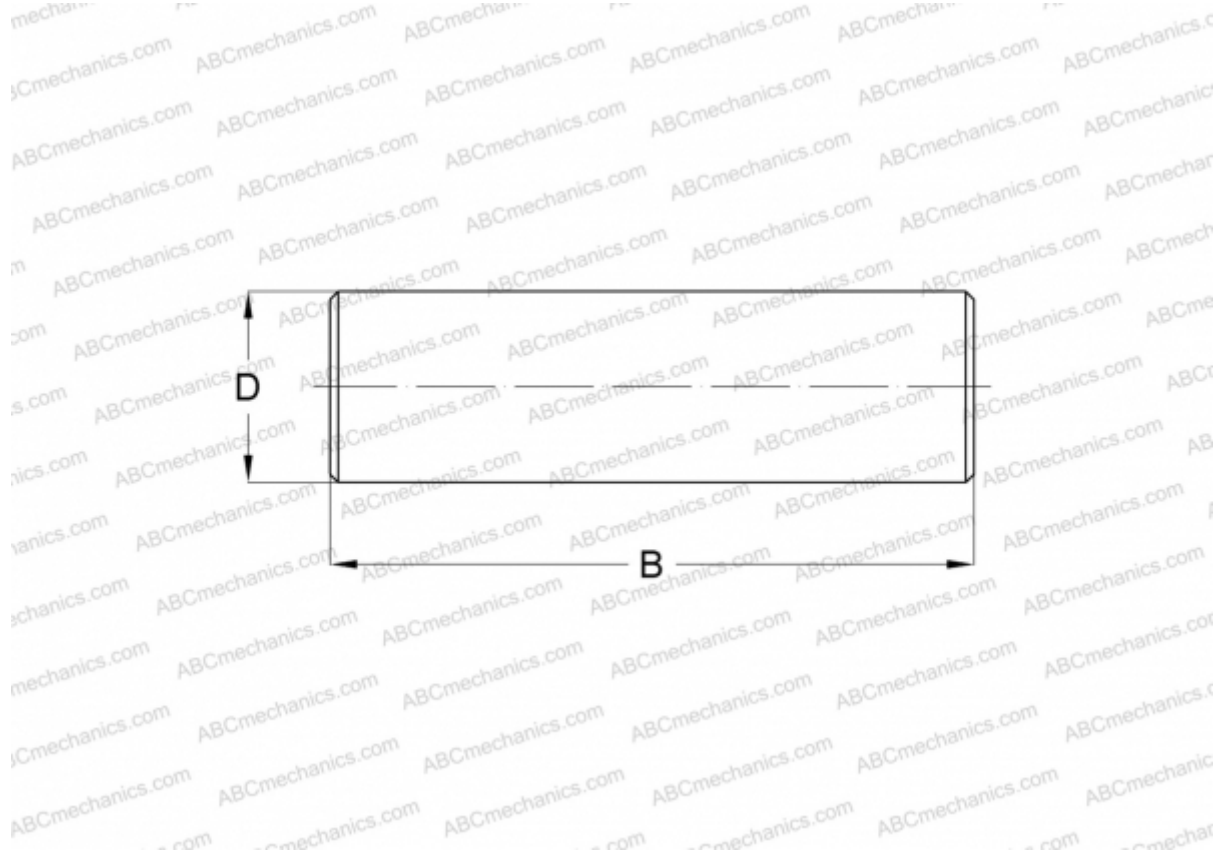

## NRB3X19,8-G2 INA

Needle rollers

TYPE: Rolling bearing parts and accessories, Rolling elements, Needle rollers, INA production

### Technical specification

#### DIMENSIONS, MM

D	3,000
B	19,800

**WEIGHT, KG** 0,001

**MANUFACTURER** [INA](#)