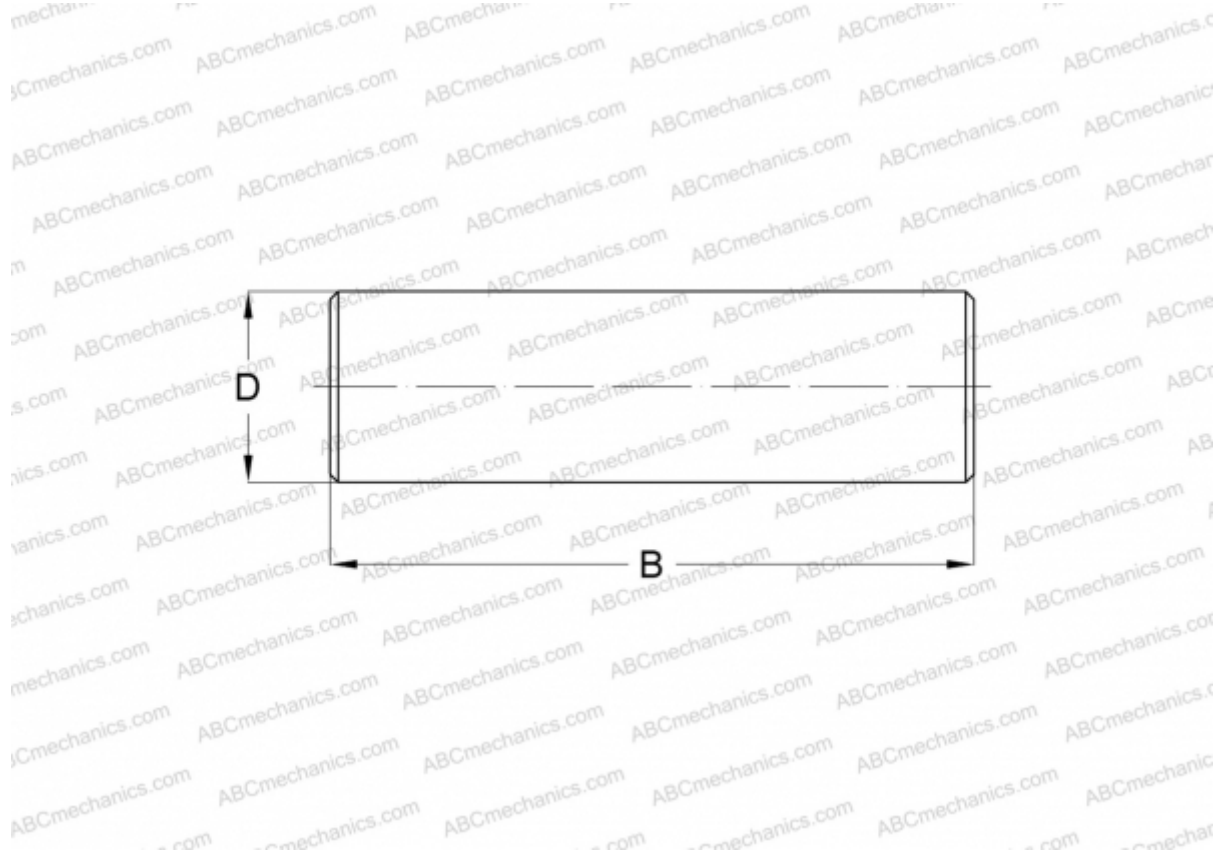

## NRB3X21,8-G2 INA

Needle rollers

TYPE: Rolling bearing parts and accessories, Rolling elements, Needle rollers, INA production

### Technical specification

#### DIMENSIONS, MM

|   |        |
|---|--------|
| D | 3,000  |
| B | 21,800 |

**WEIGHT, KG** 0,001

**MANUFACTURER** [INA](#)