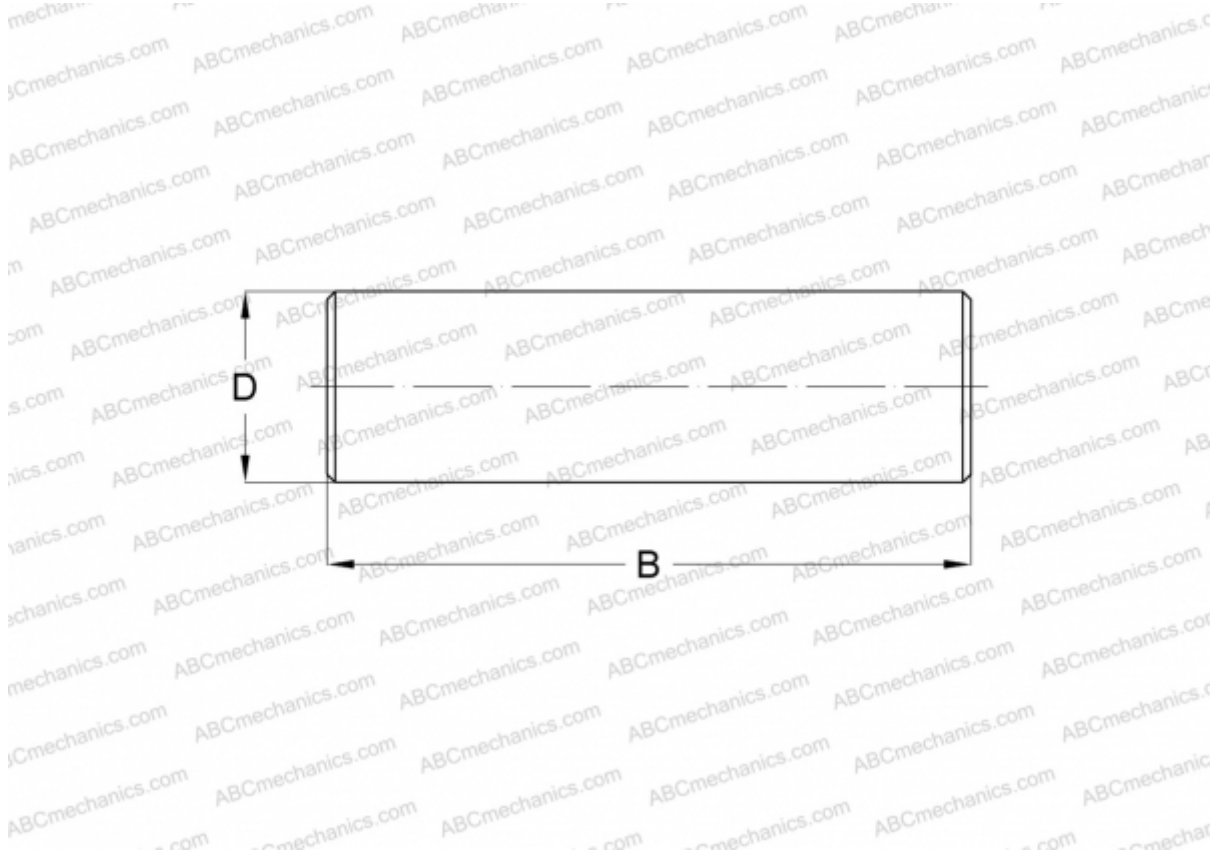

## NRB3X23,8-G2 INA

Needle rollers

TYPE: Rolling bearing parts and accessories, Rolling elements, Needle rollers, INA production

### Technical specification

#### DIMENSIONS, MM

D	3,000
B	23,800

**WEIGHT, KG** 0,001

**MANUFACTURER** [INA](#)