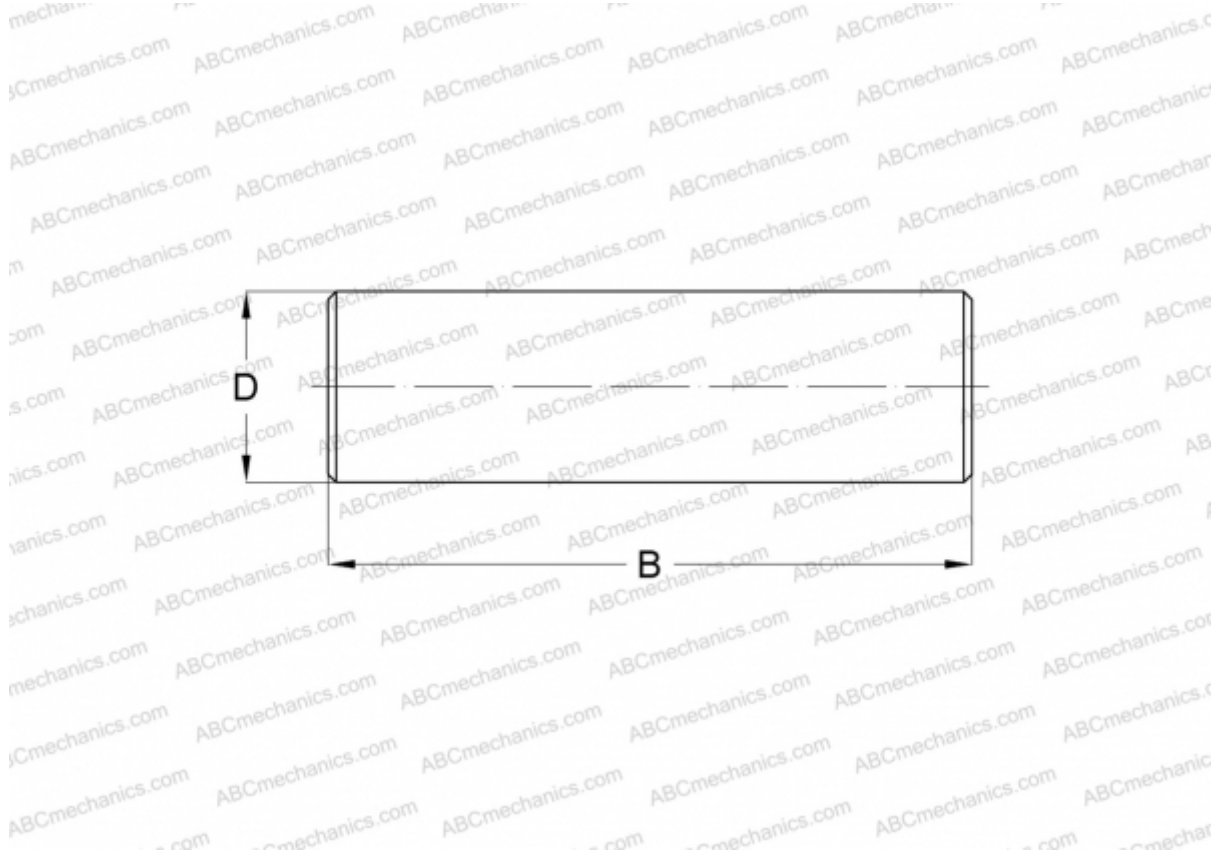

## NRB4X11,8-G2 INA

Needle rollers

TYPE: Rolling bearing parts and accessories, Rolling elements, Needle rollers, INA production

### Technical specification

#### DIMENSIONS, MM

D	4,000
B	11,800

**WEIGHT, KG** 0,001

**MANUFACTURER** [INA](#)