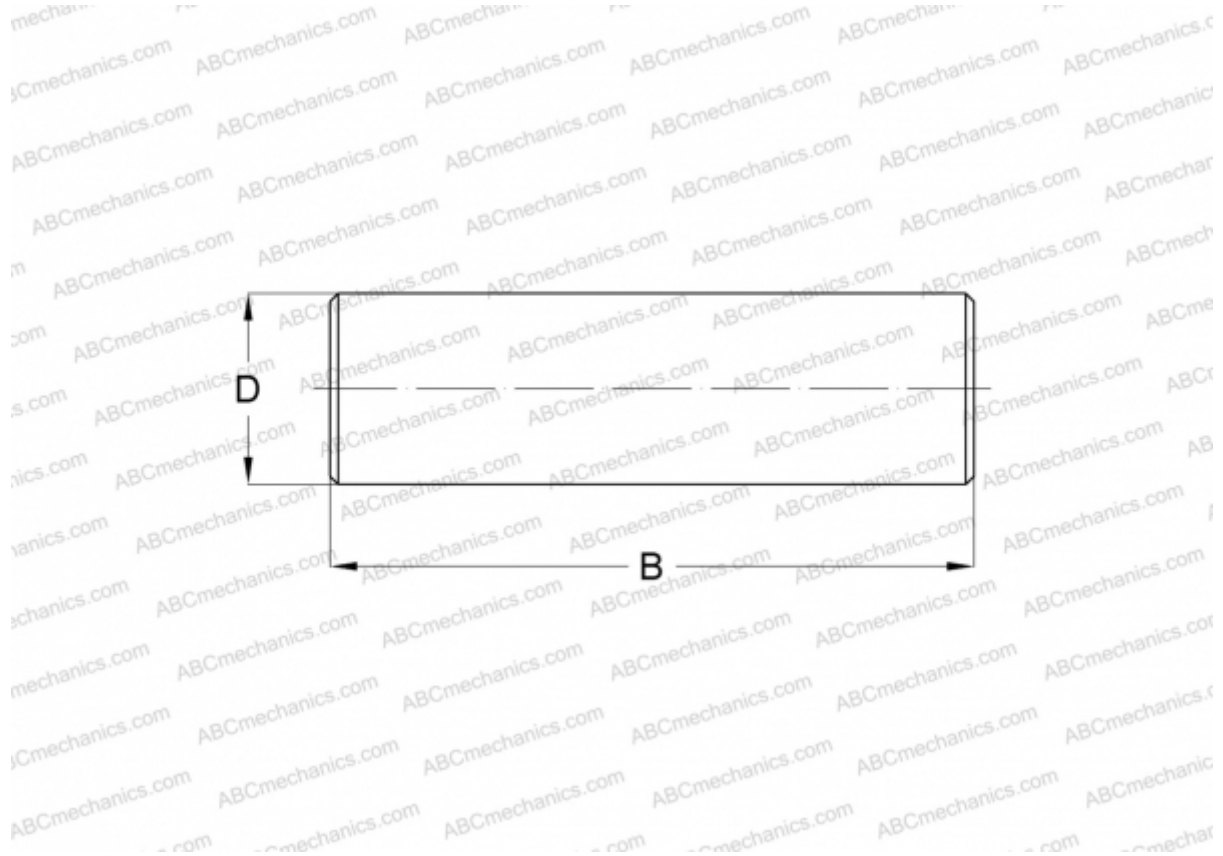

## NRB4X17,8-G2 INA

Needle rollers

TYPE: Rolling bearing parts and accessories, Rolling elements, Needle rollers, INA production

### Technical specification

#### DIMENSIONS, MM

D	4,000
B	17,800

**WEIGHT, KG** 0,002

**MANUFACTURER** [INA](#)