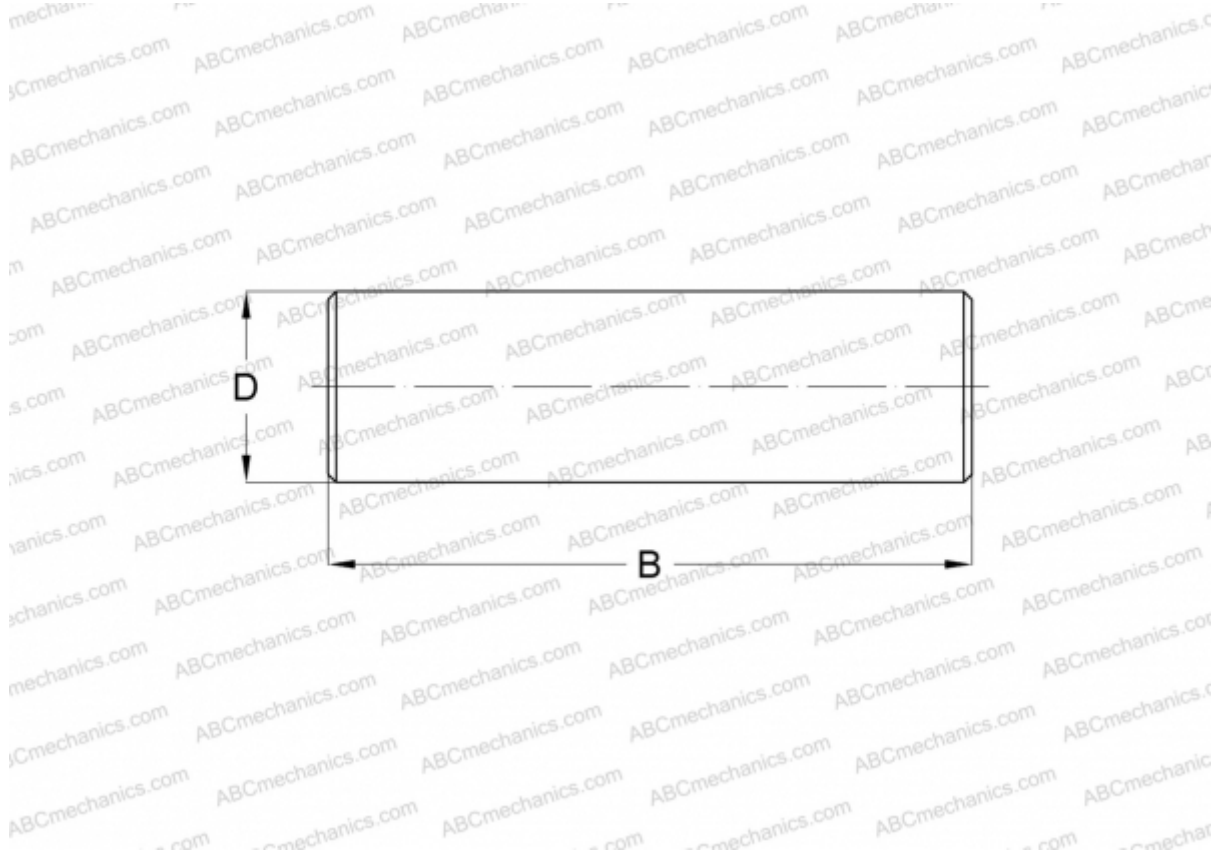

## NRB4X21,8-G2 INA

Needle rollers

TYPE: Rolling bearing parts and accessories, Rolling elements, Needle rollers, INA production

### Technical specification

#### DIMENSIONS, MM

|   |        |
|---|--------|
| D | 4,000  |
| B | 21,800 |

**WEIGHT, KG** 0,002

**MANUFACTURER** [INA](#)