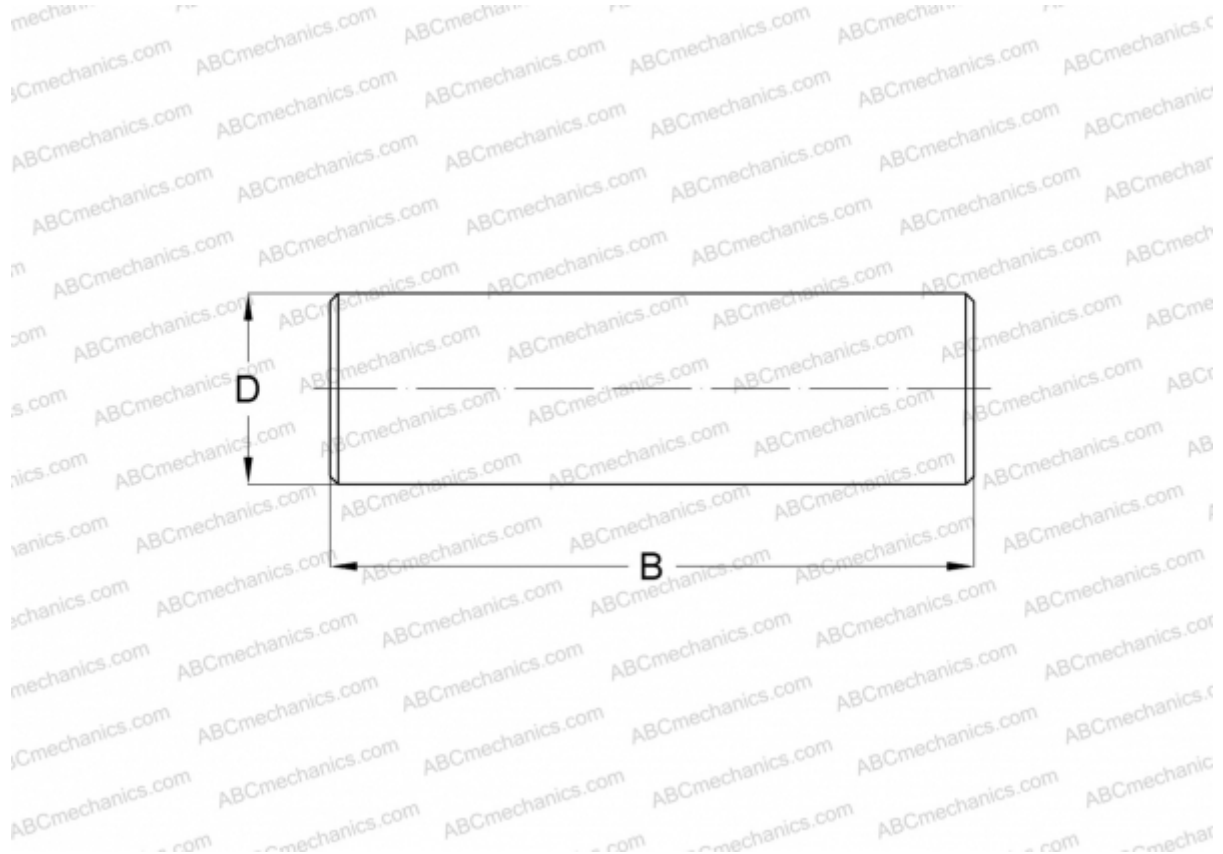

## NRB4X23,8-G2 INA

Needle rollers

TYPE: Rolling bearing parts and accessories, Rolling elements, Needle rollers, INA production

### Technical specification

#### DIMENSIONS, MM

D	4,000
B	23,800

**WEIGHT, KG** 0,002

**MANUFACTURER** [INA](#)