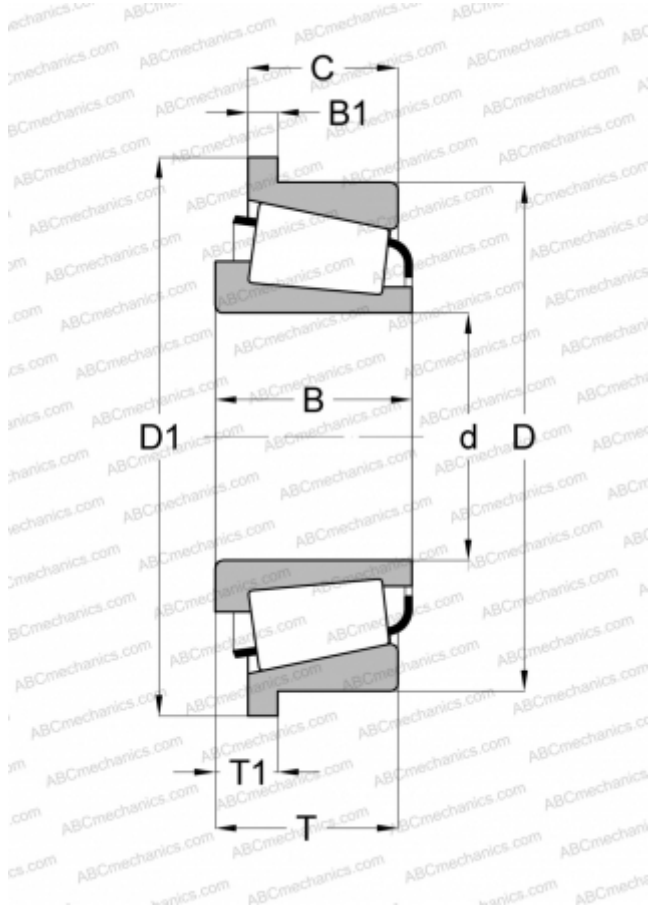

XC 06536 CD/JXC 06536 DC TIMKEN

Tapered roller bearings

TYPE: Roller bearings, Tapered, Single row, Type TSF, flange to cup (FERSA)

Technical specification

DIMENSIONS, MM

d	21,986
D	45,000
T1	6,500

MANUFACTURER