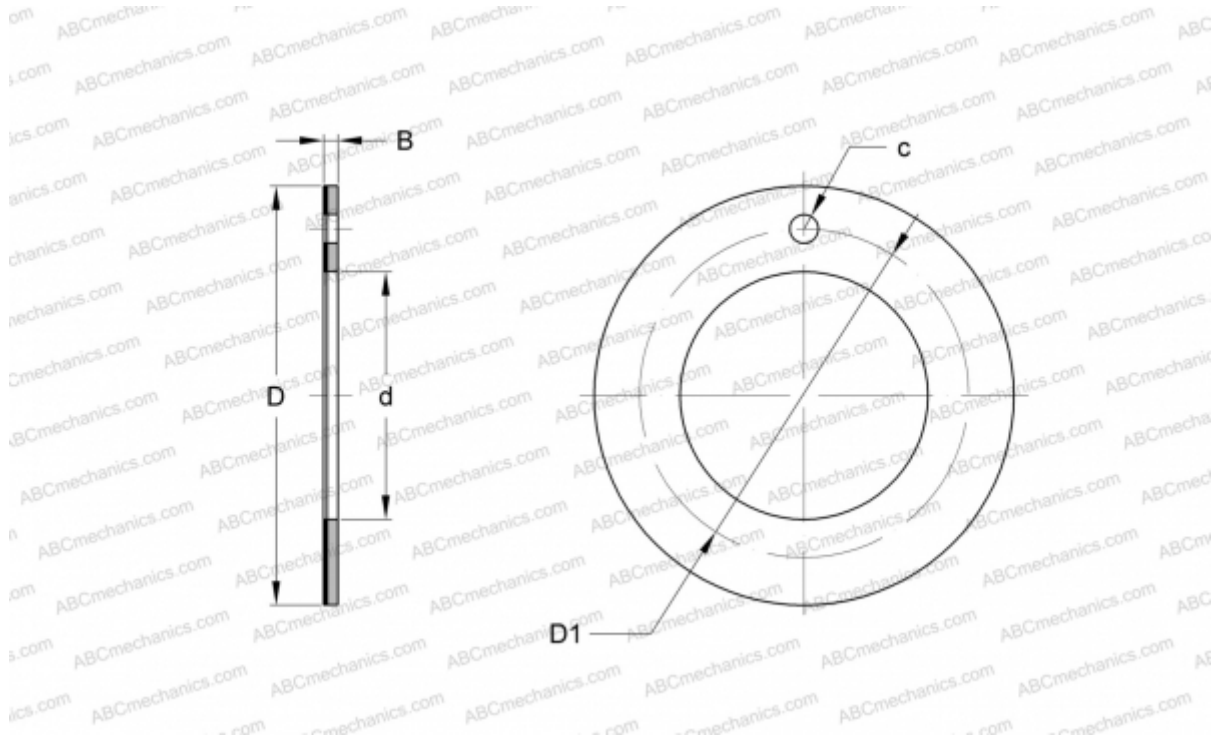

## PCMW 487402 E SKF

Thrust washers

TYPE: Plain bearings, Bushings, thrust washers and strips, Thrust washers, Maintenance-free, PTFE composite (SKF)

### Technical specification

#### DIMENSIONS, MM

d	48,000
D	74,000
D1	61,000
B	2,000
c	4,250

**WEIGHT, KG** 0,037

**MANUFACTURER** [SKF](#)