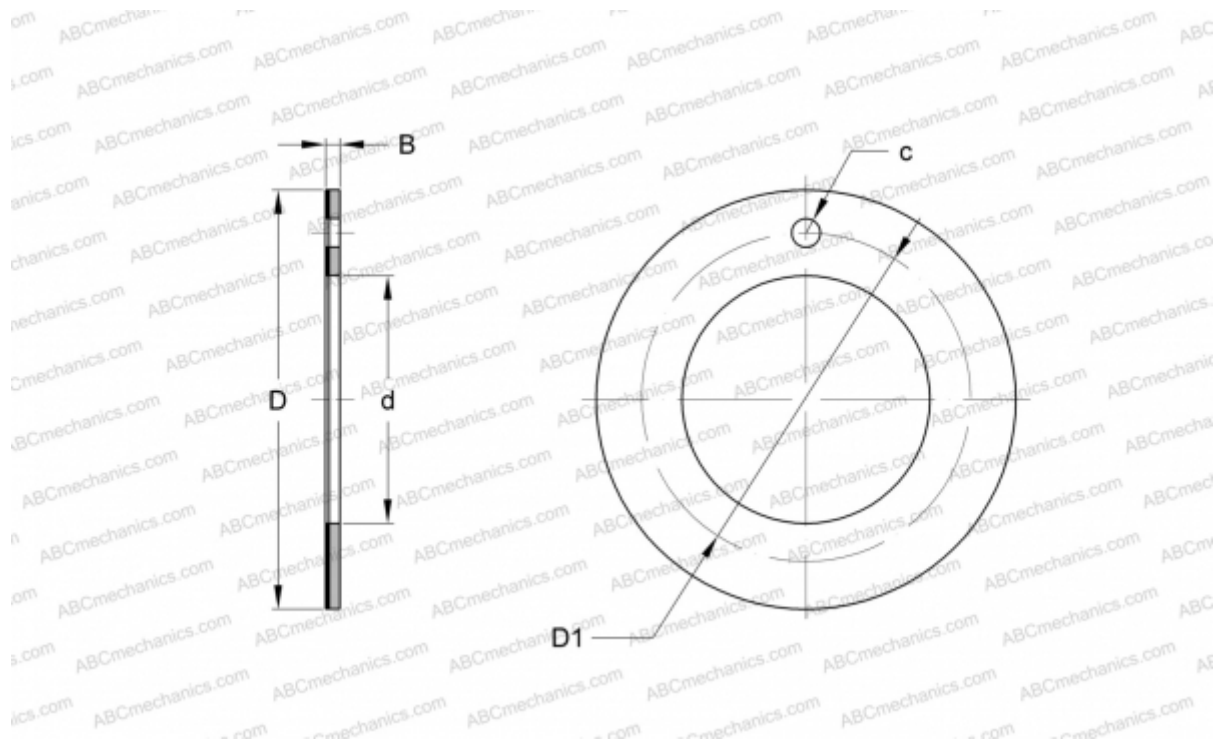

PCMW 629002 E SKF

Thrust washers

TYPE: Plain bearings, Bushings, thrust washers and strips, Thrust washers, Maintenance-free, PTFE composite (SKF)

Technical specification

DIMENSIONS, MM

d	62,000
D	90,000
D1	76,000
B	2,000
c	4,250

WEIGHT, KG 0,052

MANUFACTURER [SKF](#)

REPLACES

PCMW629002B