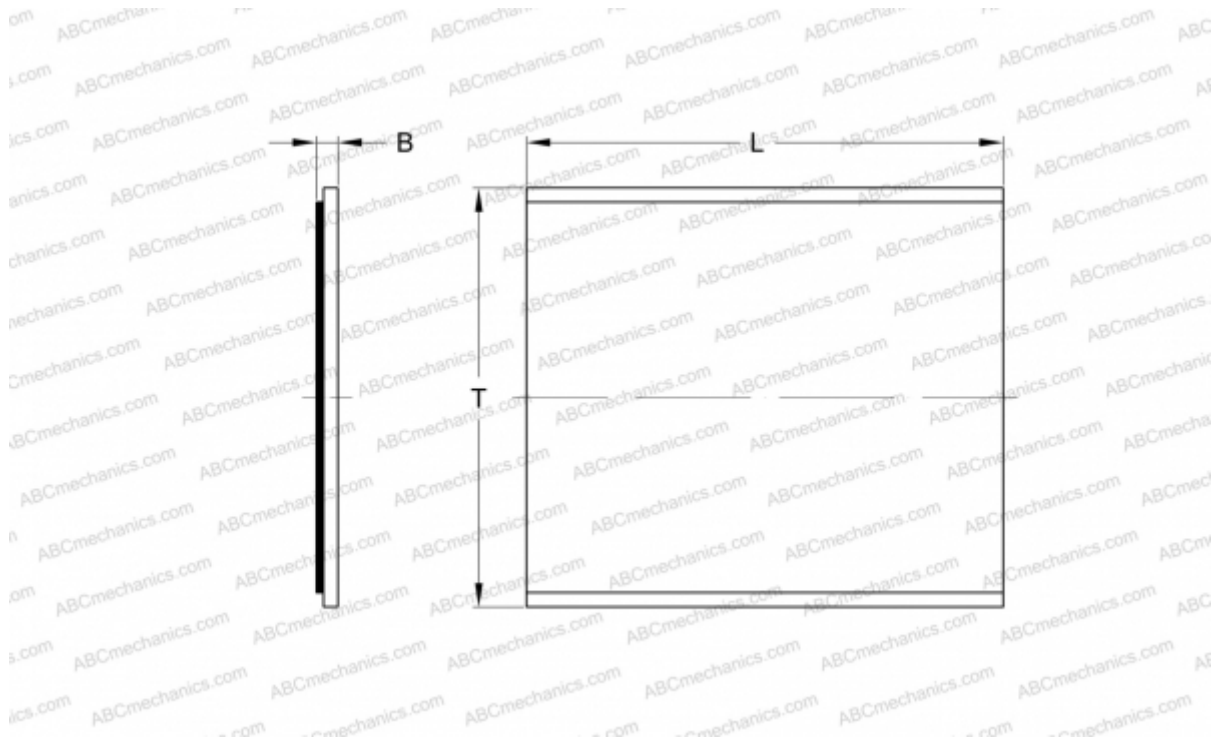

## PCMS 2005003.06 E SKF

Strips

TYPE: Plain bearings, Bushings, thrust washers and strips, Strips, Maintenance-free, PTFE composite (SKF)

### Technical specification

#### DIMENSIONS, MM

B	3,060
L	500,000
T	200,000

**WEIGHT, KG** 2,240

**MANUFACTURER** [SKF](#)