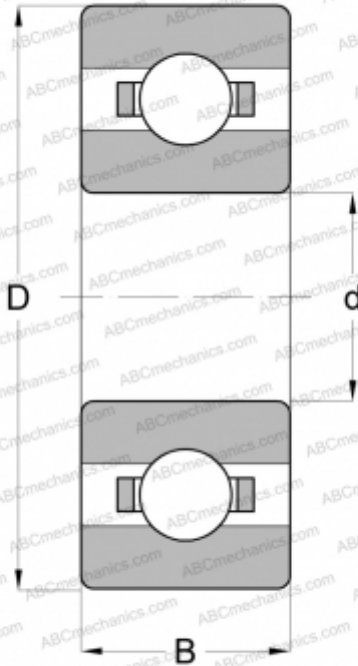

623 SKF

Deep groove ball bearings

TYPE: Ball bearings, Radial ball bearings, Single row, Without flange, Open

DIMENSIONS, MM

| | |
|---|--------|
| d | 3,000 |
| D | 10,000 |
| B | 4,000 |

WEIGHT, KG 0,002