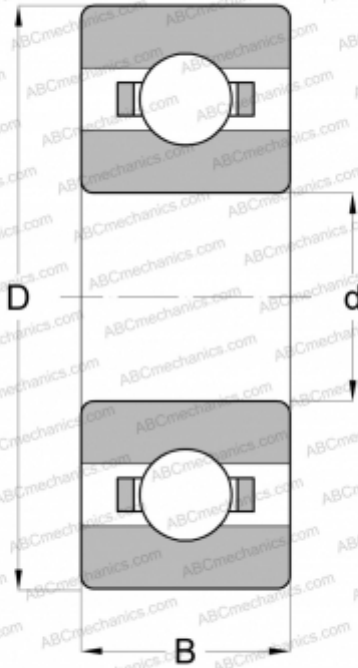

624 SKF

Deep groove ball bearings

TYPE: Ball bearings, Radial ball bearings, Single row, Without flange, Open

DIMENSIONS, MM

d	4,000
D	13,000
B	5,000

WEIGHT, KG 0,003

MANUFACTURER [SKF](#)

INTERCHANGE

ABC	624
EZO	624
ADR	624
ISC	624
NACHI	624
NMB	R-1340
NTN	624
RMB	R4130
NSK	624
KOYO	624
GRW	624
BARDEN	2M4
MPB - TIMKEN	EL4R
SUPER PRECISION	
FAG	MR624

CALCULATION DATA

Basic dynamic load rating, C	0,936 kN
Basic static load rating, Co	0,290 kN
Fatigue load limit, Pu	0,012 kN
Reference speed	110000 r/min
Limiting speed	67000 r/min