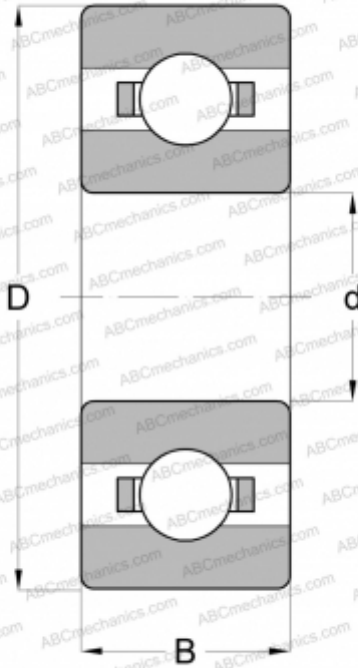

618/5 SKF

Deep groove ball bearings

TYPE: Ball bearings, Radial ball bearings, Single row, Without flange, Open

DIMENSIONS, MM

d	5,000
D	11,000
B	3,000

WEIGHT, KG 0,001

MANUFACTURER [SKF](#)

INTERCHANGE

ABC	685
EZO	685
ADR	X-5
ISC	685
NACHI	685
NMB	L-1150
NTN	685
RMB	UL511
NSK	685
KOYO	685
GRW	685
BARDEN	UL50C
MPB - TIMKEN	UL50C
SUPER PRECISION	
FAG	MR618/5

CALCULATION DATA

Basic dynamic load rating, C	0,637 kN
Basic static load rating, Co	0,255 kN
Fatigue load limit, Pu	0,011 kN
Reference speed	120000 r/min
Limiting speed	75000 r/min