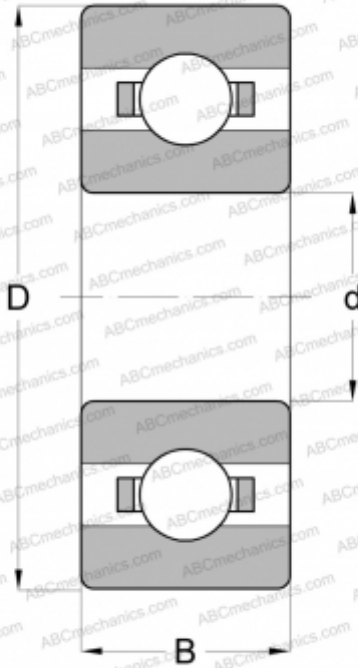

R8220 RMB

Deep groove ball bearings

TYPE: Ball bearings, Radial ball bearings, Single row, Without flange, Open

DIMENSIONS, MM

| | |
|---|--------|
| d | 8,000 |
| D | 22,000 |
| B | 7,000 |

MANUFACTURER [RMB](#)

INTERCHANGE

| | |
|--------|---------------------|
| ABC | 608 |
| BARDEN | 38 |

INTERCHANGE

| | |
|--------------------------------|------------------------|
| EZO | 608 |
| ADR | 608 |
| NACHI | 608 |
| NMB | R-2280 |
| NTN | 608 |
| SKF | 608 |
| NSK | 608 |
| KOYO | 608 |
| GRW | 608 |
| MPB(TIMKEN SUPER PRECISION) | EL8R |
| FAG | 608 |
| ABC | 626 |
| EZO | 626 |
| ADR | 626 |
| NACHI | 626 |
| NMB | R-1960 |
| NTN | 626 |
| RMB | R6190 |
| SKF | 626 |
| NSK | 626 |
| KOYO | 626 |
| GRW | 626 |
| MPB(TIMKEN SUPER PRECISION) | EL6R |
| FAG | 626 |