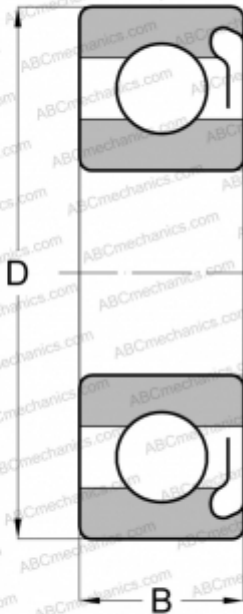

6000 Z STEYR

Deep groove ball bearings

TYPE: Ball bearings, Radial ball bearings, Single row, Without flange, With shield Z

Technical specification

DIMENSIONS, MM

d	10,000
D	26,000
B	8,000

WEIGHT, KG

0,018