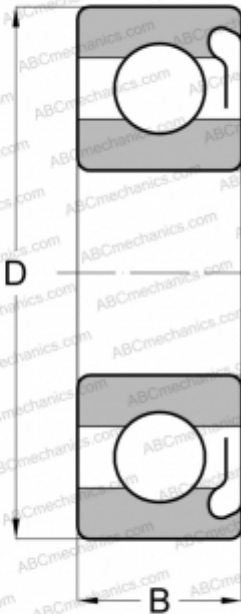

6300-Z SKF

Deep groove ball bearings

TYPE: Ball bearings, Radial ball bearings, Single row, Without flange, With shield Z

Technical specification

DIMENSIONS, MM

d	10,000
D	35,000
B	11,000

WEIGHT, KG

0,053