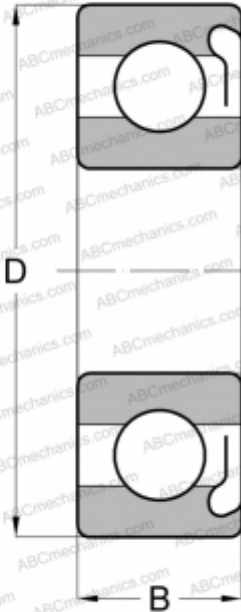

## 6201-Z SKF

Deep groove ball bearings

TYPE: Ball bearings, Radial ball bearings, Single row, Without flange, With shield Z

### Technical specification

#### DIMENSIONS, MM

d	12,000
D	32,000
B	10,000

#### WEIGHT, KG

0,037