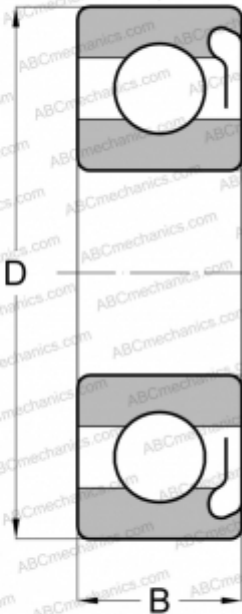

6204-Z SKF

Deep groove ball bearings

TYPE: Ball bearings, Radial ball bearings, Single row, Without flange, With shield Z

Technical specification

DIMENSIONS, MM

d	20,000
D	47,000
B	14,000

WEIGHT, KG

0,110

MANUFACTURER

[SKF](#)

INTERCHANGE

ABC	6204 Z
MRC	204-SF
FAG	6204 Z
FAFNIR	204KD
STEYR	6204 Z
RIV	1 APL
NORMA HOFFMAN	204P
NEW DEPARTURE	7504
FEDERAL/SCHA TZ	1204F

CALCULATION DATA

Basic dynamic load rating, C	13,500 kN
Basic static load rating, Co	6,550 kN
Fatigue load limit, Pu	0,280 kN
Reference speed	32000 r/min
Limiting speed	17000 r/min