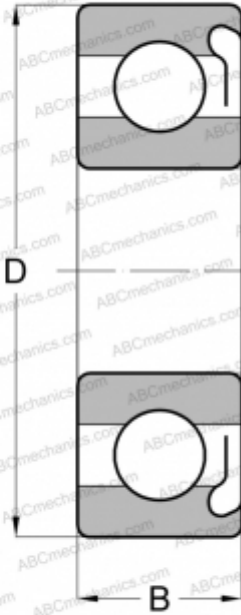

6304-Z SKF

Deep groove ball bearings

TYPE: Ball bearings, Radial ball bearings, Single row, Without flange, With shield Z

Technical specification

DIMENSIONS, MM

d	20,000
D	52,000
B	15,000

WEIGHT, KG

0,140

MANUFACTURER

[SKF](#)

INTERCHANGE

ABC	6304 Z
MRC	304-SF
FAG	6304 Z
FAFNIR	304KD
STEYR	6304 Z
RIV	5 BPL
NORMA HOFFMAN	304P
NEW DEPARTURE	7604
FEDERAL/SCHA TZ	1304F

CALCULATION DATA

Basic dynamic load rating, C	16,800 kN
Basic static load rating, Co	7,800 kN
Fatigue load limit, Pu	0,335 kN
Reference speed	30000 r/min
Limiting speed	15000 r/min