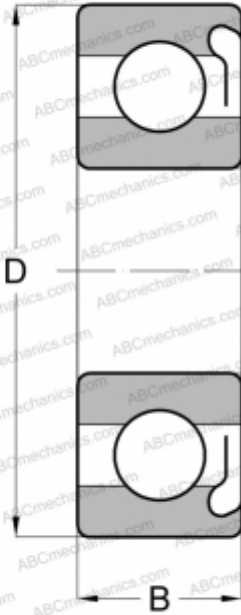

## 6205-Z SKF

Deep groove ball bearings

TYPE: Ball bearings, Radial ball bearings, Single row, Without flange, With shield Z

### Technical specification

#### DIMENSIONS, MM

d	25,000
D	52,000
B	15,000

#### WEIGHT, KG

0,130