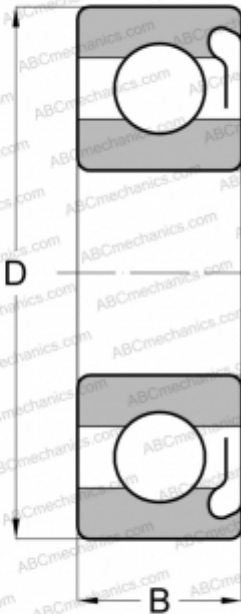

## 6306-Z SKF

Deep groove ball bearings

TYPE: Ball bearings, Radial ball bearings, Single row, Without flange, With shield Z

### Technical specification

#### DIMENSIONS, MM

d	30,000
D	72,000
B	19,000