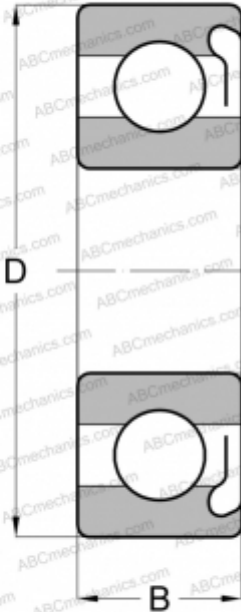

## 6220 Z STEYR

Deep groove ball bearings

TYPE: Ball bearings, Radial ball bearings, Single row, Without flange, With shield Z

### Technical specification

#### DIMENSIONS, MM

d	100,000
D	180,000
B	34,000

#### WEIGHT, KG

3,139