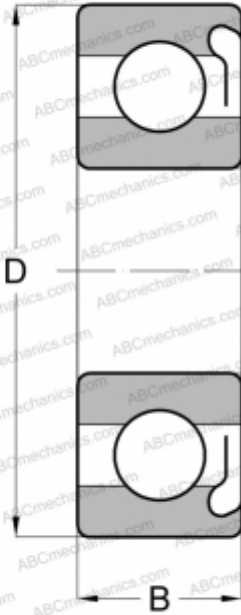

6021-Z SKF

Deep groove ball bearings

TYPE: Ball bearings, Radial ball bearings, Single row, Without flange, With shield Z

Technical specification

DIMENSIONS, MM

d	105,000
D	160,000
B	26,000

WEIGHT, KG

1,600

MANUFACTURER

[SKF](#)

INTERCHANGE

ABC	6021 Z
MRC	121-KSF
FAG	6021 Z
FAFNIR	9121KD
STEYR	6021 Z
NORMA HOFFMAN	6121P
NEW DEPARTURE	73L21

CALCULATION DATA

Basic dynamic load rating, C	76,100 kN
Basic static load rating, Co	65,500 kN
Fatigue load limit, Pu	2,400 kN
Reference speed	8500 r/min
Limiting speed	4300 r/min