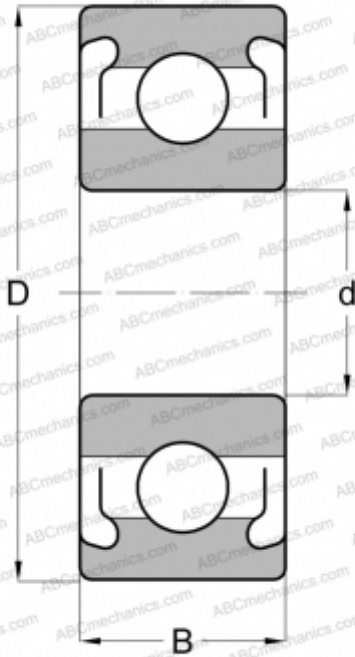

624-2Z SKF

Deep groove ball bearings

TYPE: Ball bearings, Radial ball bearings, Single row, Without flange, With shields 2Z

DIMENSIONS, MM

d	4,000
D	13,000
B	5,000

WEIGHT, KG 0,003

MANUFACTURER [SKF](#)

INTERCHANGE