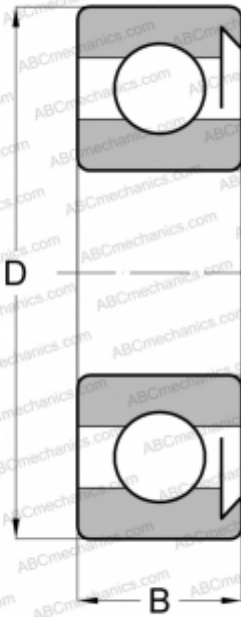

## 6000-RSH SKF

Deep groove ball bearings

TYPE: Ball bearings, Radial ball bearings, Single row, Without flange, With seal RS

### Technical specification

#### DIMENSIONS, MM

d	10,000
D	26,000
B	8,000

#### WEIGHT, KG

0,019