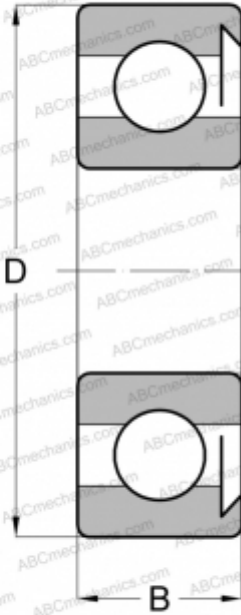

6200-RSH SKF

Deep groove ball bearings

TYPE: Ball bearings, Radial ball bearings, Single row, Without flange, With seal RS

Technical specification

DIMENSIONS, MM

d	10,000
D	30,000
B	9,000

WEIGHT, KG

0,032