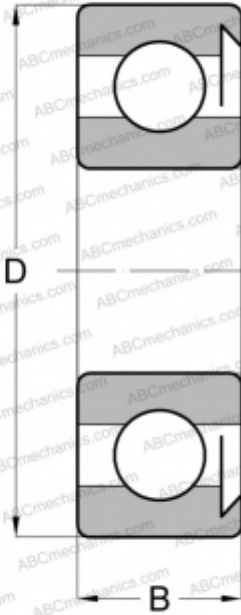

6200 RS STEYR

Deep groove ball bearings

TYPE: Ball bearings, Radial ball bearings, Single row, Without flange, With seal RS

Technical specification

DIMENSIONS, MM

d	10,000
D	30,000
B	9,000

WEIGHT, KG

0,036