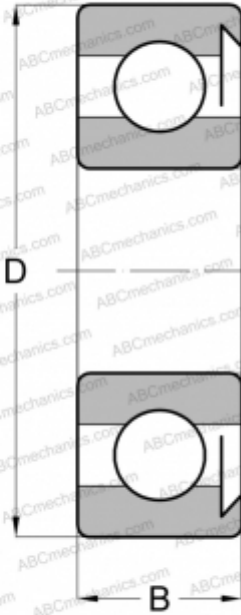

6201-RSH SKF

Deep groove ball bearings

TYPE: Ball bearings, Radial ball bearings, Single row, Without flange, With seal RS

Technical specification

DIMENSIONS, MM

d	12,000
D	32,000
B	10,000

WEIGHT, KG

0,037