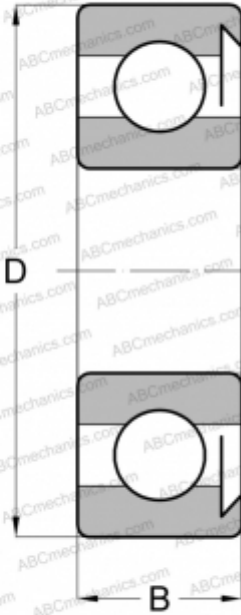

## 6004-RSH SKF

Deep groove ball bearings

TYPE: Ball bearings, Radial ball bearings, Single row, Without flange, With seal RS

### Technical specification

#### DIMENSIONS, MM

d	20,000
D	42,000
B	12,000

#### WEIGHT, KG

0,069