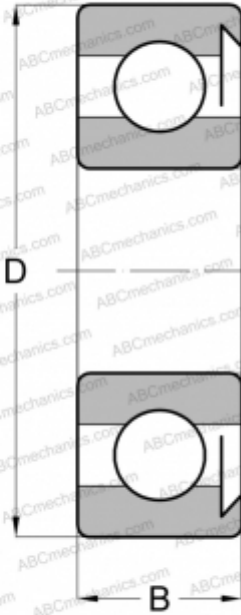

6204 RS ABC

Deep groove ball bearings

TYPE: Ball bearings, Radial ball bearings, Single row, Without flange, With seal RS

Technical specification

DIMENSIONS, MM

d	20,000
D	47,000
B	14,000

WEIGHT, KG

0,113