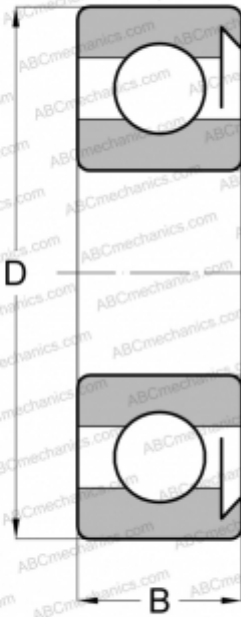

## 6204-RSH SKF

Deep groove ball bearings

TYPE: Ball bearings, Radial ball bearings, Single row, Without flange, With seal RS

### Technical specification

#### DIMENSIONS, MM

d	20,000
D	47,000
B	14,000