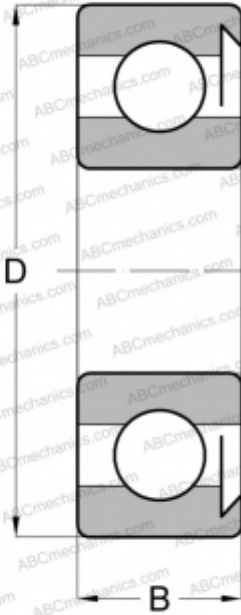

## 6204 RS FAG

Deep groove ball bearings

TYPE: Ball bearings, Radial ball bearings, Single row, Without flange, With seal RS

### Technical specification

#### DIMENSIONS, MM

d	20,000
D	47,000
B	14,000

#### WEIGHT, KG

0,113