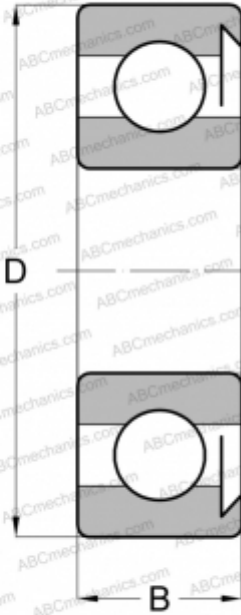

6204 RS STEYR

Deep groove ball bearings

TYPE: Ball bearings, Radial ball bearings, Single row, Without flange, With seal RS

Technical specification

DIMENSIONS, MM

d	20,000
D	47,000
B	14,000

WEIGHT, KG

0,113