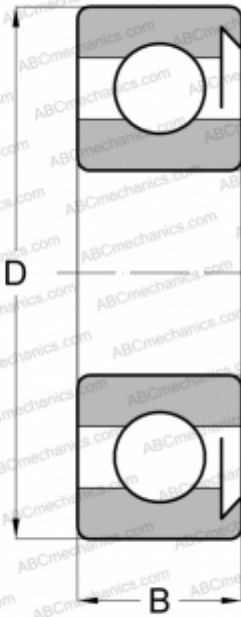

6304-RSH SKF

Deep groove ball bearings

TYPE: Ball bearings, Radial ball bearings, Single row, Without flange, With seal RS

Technical specification

DIMENSIONS, MM

| | |
|---|--------|
| d | 20,000 |
| D | 52,000 |
| B | 15,000 |

WEIGHT, KG

0,140

MANUFACTURER

[SKF](#)

INTERCHANGE

| | |
|-----------------|-------------------------|
| ABC | 6304 RS |
| MRC | 304-SZ |
| FAG | 6304 RS |
| FAFNIR | 304P |
| STEYR | 6304 RS |
| NEW DEPARTURE | Z9604 |
| FEDERAL/SCHA TZ | 1304R |