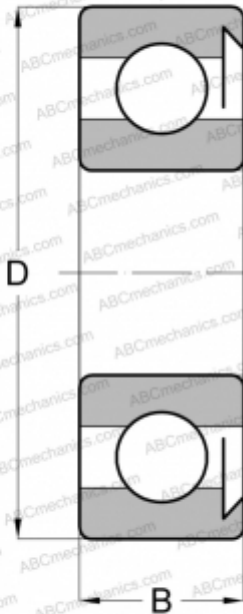

## 304-SZ MRC

Deep groove ball bearings

TYPE: Ball bearings, Radial ball bearings, Single row, Without flange, With seal RS

### Technical specification

#### DIMENSIONS, MM

d	20,000
D	52,000
B	15,000

#### WEIGHT, KG

0,145