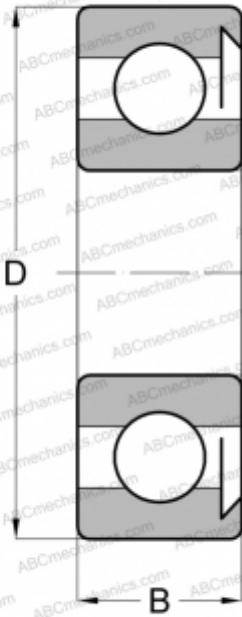

6005-RSH SKF

Deep groove ball bearings

TYPE: Ball bearings, Radial ball bearings, Single row, Without flange, With seal RS

Technical specification

DIMENSIONS, MM

d	25,000
D	47,000
B	12,000

WEIGHT, KG

0,080

MANUFACTURER

[SKF](#)

INTERCHANGE

ABC	6005 RS
MRC	105-KSZ
FAG	6005 RS
FAFNIR	9105P
STEYR	6005 RS
NORMA HOFFMAN	6105K
NEW DEPARTURE	93L05

CALCULATION DATA

Basic dynamic load rating, C	11,900 kN
Basic static load rating, Co	6,550 kN
Fatigue load limit, Pu	0,275 kN
Limiting speed	9500 r/min