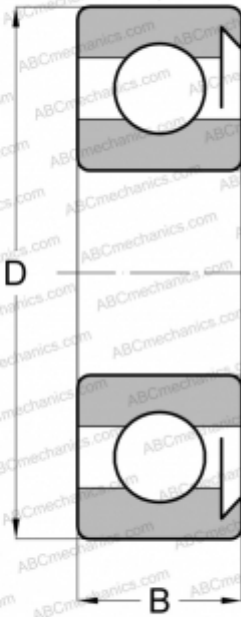

6205-RSH SKF

Deep groove ball bearings

TYPE: Ball bearings, Radial ball bearings, Single row, Without flange, With seal RS

Technical specification

DIMENSIONS, MM

d	25,000
D	52,000
B	15,000

WEIGHT, KG

0,130

MANUFACTURER

[SKF](#)

INTERCHANGE

ABC	6205 RS
MRC	205-SZ
FAG	6205 RS
FAFNIR	205P
STEYR	6205 RS
NORMA HOFFMAN	205K
NEW DEPARTURE	Z9505
FEDERAL/SCHA TZ	1205R

CALCULATION DATA

Basic dynamic load rating, C	14,800 kN
Basic static load rating, Co	7,800 kN
Fatigue load limit, Pu	0,335 kN
Limiting speed	8500 r/min