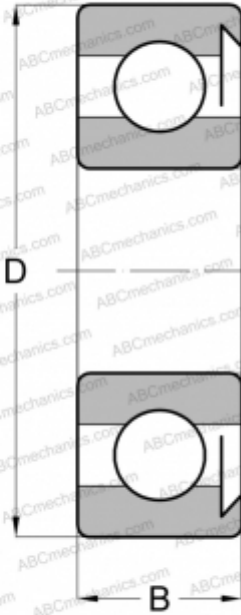

6305-RS1 SKF

Deep groove ball bearings

TYPE: Ball bearings, Radial ball bearings, Single row, Without flange, With seal RS

Technical specification

DIMENSIONS, MM

d	25,000
D	62,000
B	17,000

WEIGHT, KG

0,230

MANUFACTURER

[SKF](#)

INTERCHANGE

ABC	6305 RS
MRC	305-SZ
FAG	6305 RS
FAFNIR	305P
STEYR	6305 RS
NEW DEPARTURE	Z9605
FEDERAL/SCHA TZ	1305R

CALCULATION DATA

Basic dynamic load rating, C	23,400 kN
Basic static load rating, Co	11,600 kN
Fatigue load limit, Pu	0,490 kN
Limiting speed	7500 r/min