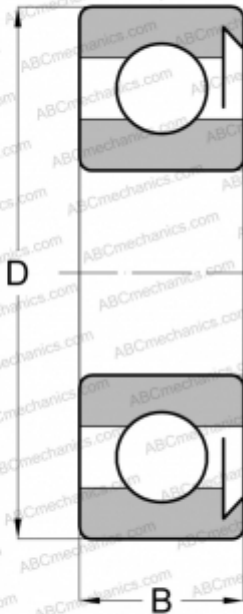

## 6307-RS1 SKF

Deep groove ball bearings

TYPE: Ball bearings, Radial ball bearings, Single row, Without flange, With seal RS

### Technical specification

#### DIMENSIONS, MM

d	35,000
D	80,000
B	21,000