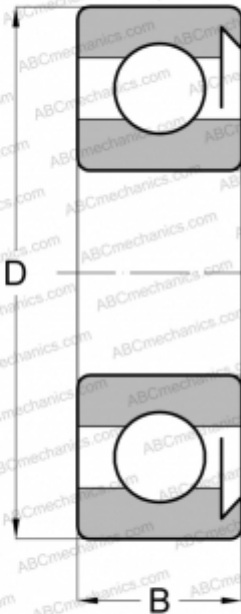

## 6211-RS1 SKF

Deep groove ball bearings

TYPE: Ball bearings, Radial ball bearings, Single row, Without flange, With seal RS

### Technical specification

#### DIMENSIONS, MM

d	55,000
D	100,000
B	21,000

#### WEIGHT, KG

0,610