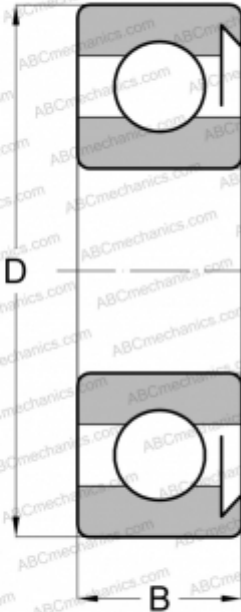

## 6028-RS1 SKF

Deep groove ball bearings

TYPE: Ball bearings, Radial ball bearings, Single row, Without flange, With seal RS

### Technical specification

#### DIMENSIONS, MM

d	140,000
D	210,000
B	33,000

#### WEIGHT, KG

3,350