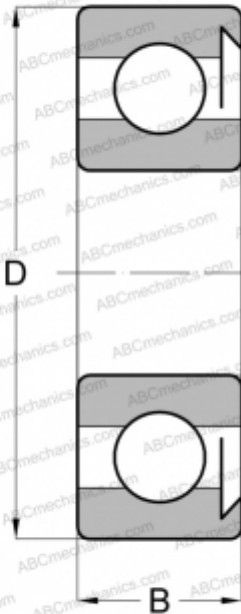

## 6030-RS1 SKF

Deep groove ball bearings

TYPE: Ball bearings, Radial ball bearings, Single row, Without flange, With seal RS

### Technical specification

#### DIMENSIONS, MM

d	150,000
D	225,000
B	35,000

#### WEIGHT, KG

4,800