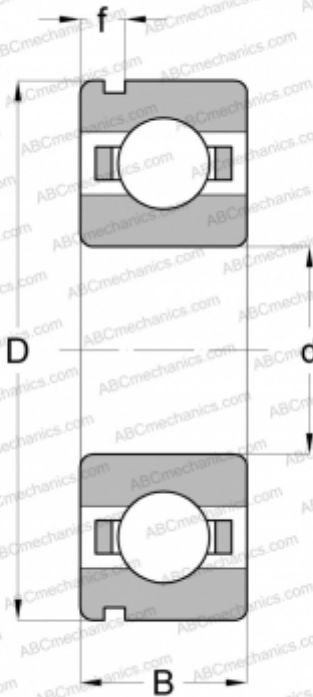

6202 N SKF

Deep groove ball bearings

TYPE: Ball bearings, Radial ball bearings, Single row, With snap ring groove, Open

Technical specification

DIMENSIONS, MM

| | |
|---|--------|
| d | 15,000 |
| D | 35,000 |
| B | 11,000 |

WEIGHT, KG

0,045

MANUFACTURER

[SKF](#)

INTERCHANGE

| | |
|-----|------------------------|
| ABC | 6202 N |
|-----|------------------------|

CALCULATION DATA

| | |
|------------------------------|-------------|
| Basic dynamic load rating, C | 8,060 kN |
| Basic static load rating, Co | 3,750 kN |
| Fatigue load limit, Pu | 0,160 kN |
| Reference speed | 43000 r/min |
| Limiting speed | 28000 r/min |