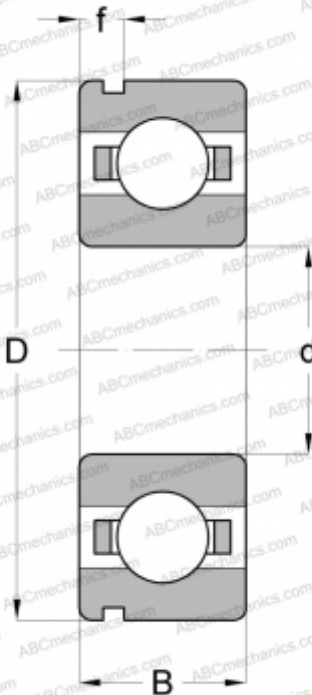

6203 N SKF

Deep groove ball bearings

TYPE: Ball bearings, Radial ball bearings, Single row, With snap ring groove, Open

Technical specification

DIMENSIONS, MM

d	17,000
D	40,000
B	12,000

WEIGHT, KG

0,065

MANUFACTURER

[SKF](#)

INTERCHANGE

ABC	6203 N

CALCULATION DATA

Basic dynamic load rating, C	9,950 kN
Basic static load rating, Co	4,750 kN
Fatigue load limit, Pu	0,200 kN
Reference speed	38000 r/min
Limiting speed	24000 r/min

ASSOCIATED PRODUCTS

SP 40 Snap ring