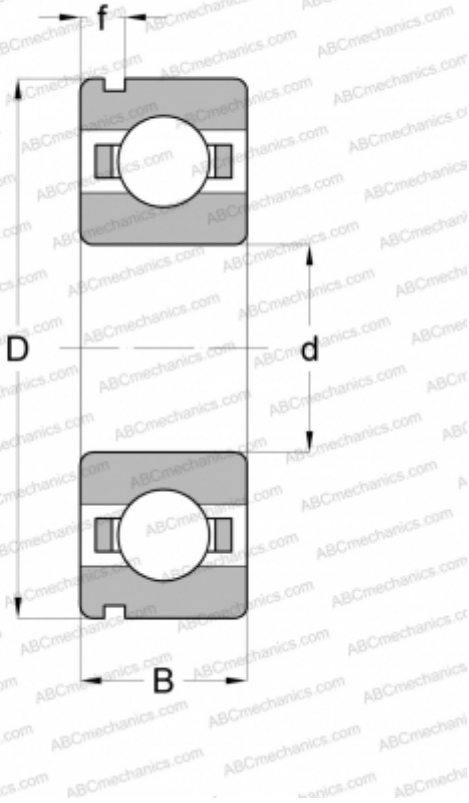

6004 N SKF

Deep groove ball bearings

TYPE: Ball bearings, Radial ball bearings, Single row, With snap ring groove, Open

Technical specification

DIMENSIONS, MM

d	20,000
D	42,000
B	12,000

WEIGHT, KG

0,069

MANUFACTURER

[SKF](#)

INTERCHANGE

ABC	6004 N
-----	------------------------

CALCULATION DATA

Basic dynamic load rating, C	9,500 kN
Basic static load rating, Co	5,000 kN
Fatigue load limit, Pu	0,212 kN
Reference speed	38000 r/min
Limiting speed	24000 r/min